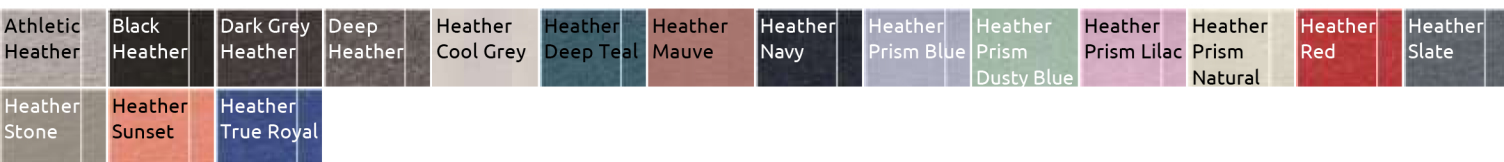

Heather Prisms are 99/1 Airlume combed and ringspun cotton/polyester, 30 singles

Relaxed fit

Side seams

Tear-away label

"[CLICK HERE](#) for fabric guide & screen printing tips"

"[CLICK HERE](#) for fit comparison with 6004"

Colors

Finished Measurements