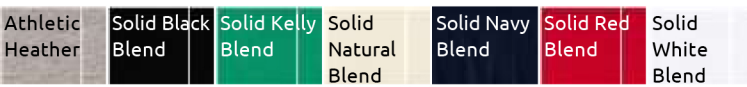

Bella + Canvas - Women's Micro Rib Muscle Crop Tank - 1013

- 5.4 oz./yd², 52/48 airlume combed and ring spun cotton/polyester, 32 singles
- Athletic Heather is 90/10 airlume combed and ring spun cotton/polyester
- Fitted
- 1x1 micro rib
- Side seams
- Tear away label

Colors

Finished Measurements