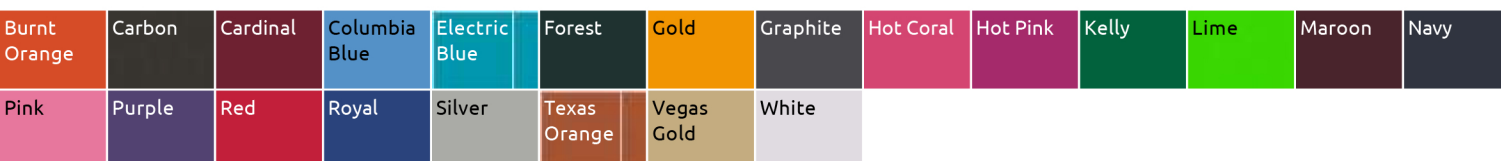

Badger - Youth B-Dry Core T-Shirt with Sport Shoulders - 2120

3.5 oz., 100% polyester performance fabric
 Moisture-management and anti-microbial properties
 Self-fabric collar
 Badger Sport paneled shoulders for maximum movement
 Double-needle stitched hem with tack
 Badger heat-seal logo on left sleeve

Colors

Finished Measurements

	XS	S	M	L	XL
Body Length	21	23	25	26	27
Body Width	15	16	17	18	19
Sizes	4-5	6-8	10-12	14-16	18-20